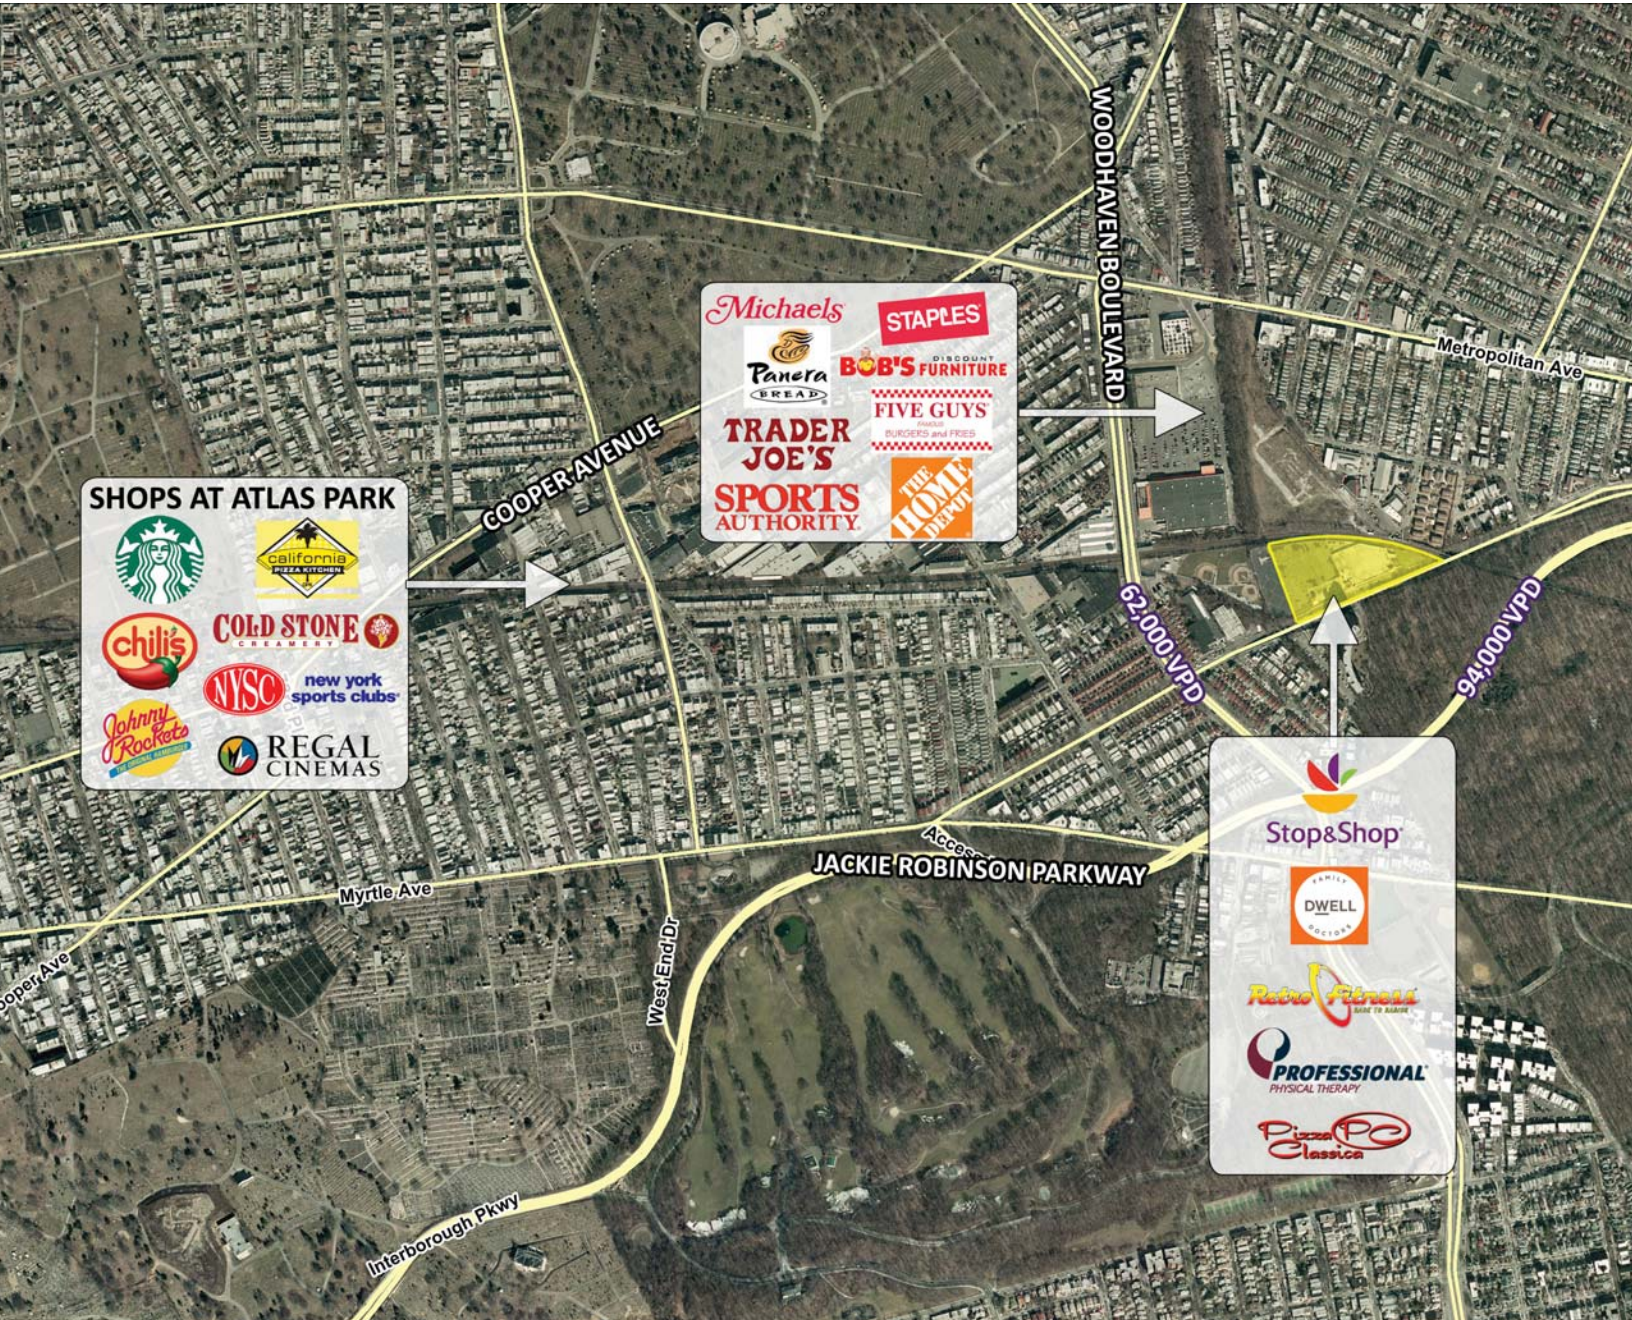

forest hills, ny

8989 union turnpike

For More Information:

Jayson Siano | siano@sabre.life | T 718 484 2002 x1501

Mark Gallucci | gallucci@sabre.life | T 718 484 2002 x1508

George Skaliarinis | skaliarinis@sabre.life | T 718 484 2002 x1507

Sabre Real Estate Group, LLC

500 Old Country Road Garden City NY 11530

500 Route 17 South Hasbrouck Heights NJ 07604

135 Madison Avenue 8th Floor New York NY 10016

sabre.life

© Sabre Real Estate Group, LLC. This information has been obtained from sources believed reliable. We have not verified it and make no guarantee, warranty or representation about it. Any projections, opinions, assumptions or estimates used are for example only and do not represent the current or future performance of the property. You and your advisors should conduct a careful, independent investigation of the property to determine to your satisfaction the suitability of the property for your needs.

SABRE