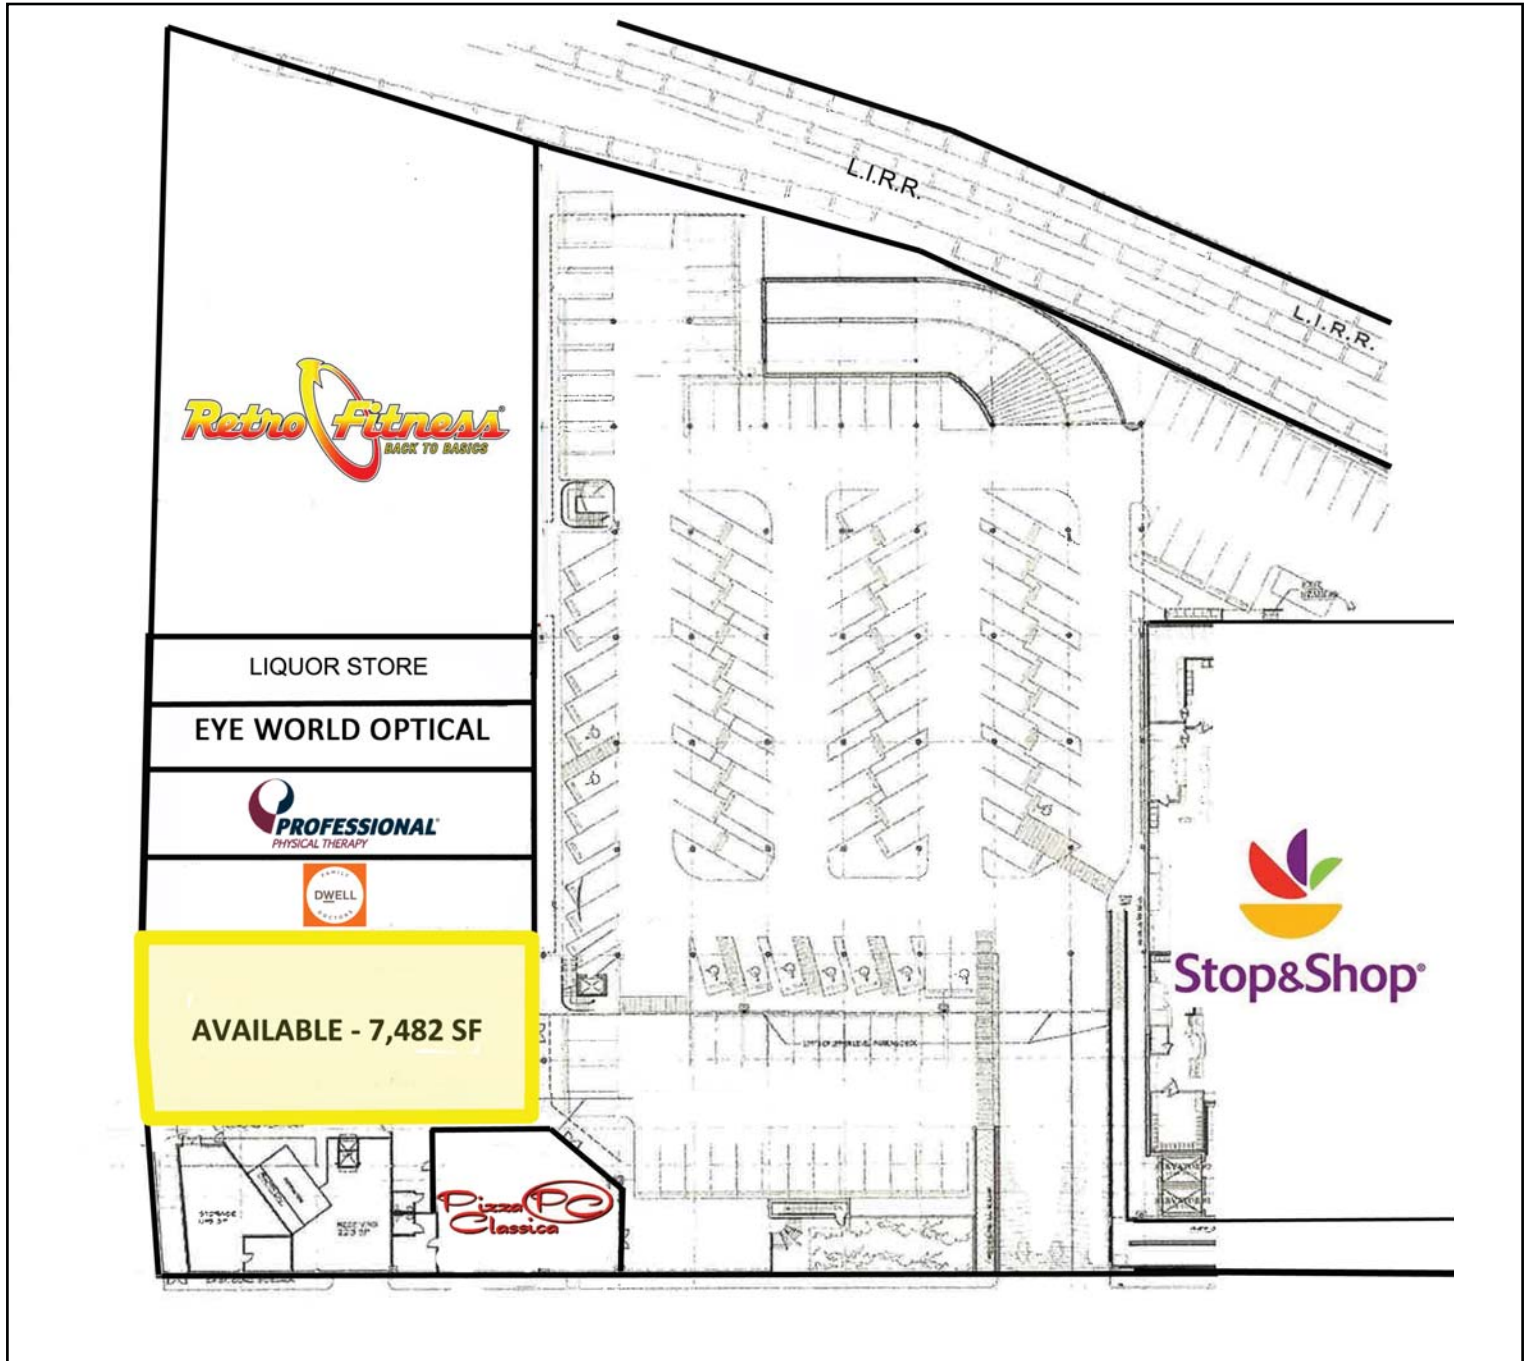

forest hills, ny

8989 union turnpike

For More Information:

Jayson Siano | siano@sabre.life | T 718 484 2002 x1501

Mark Gallucci | gallucci@sabre.life | T 718 484 2002 x1508

George Skaliarinis | skaliarinis@sabre.life | T 718 484 2002 x1507

sabre.life

SABRE